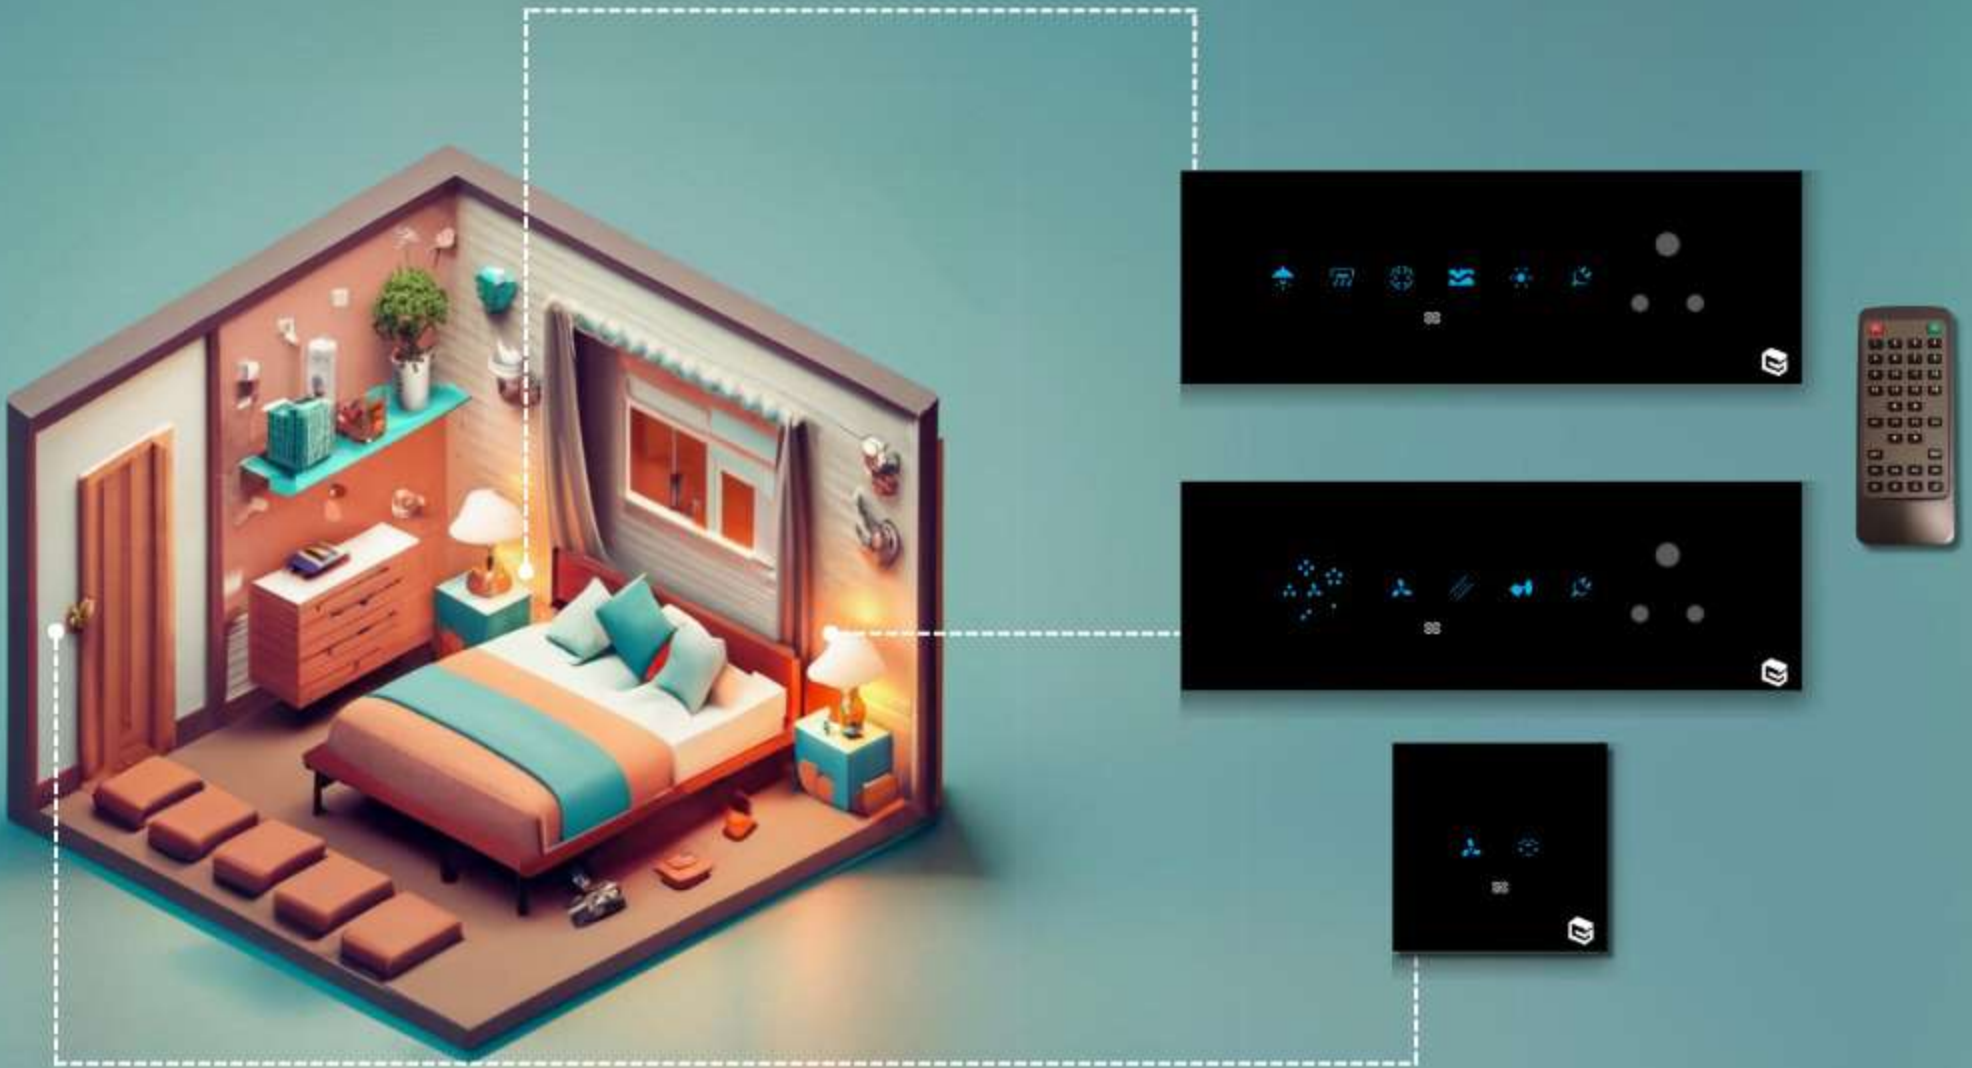

G6 Superhomes™

Leave the switches to us

Feather Touch	Inbuilt Safety Fuse	Remote Control
7 Years Warranty	Customised Icons	Power Saving

Remote Controlled
Touch Switches

₹ 15,897/-

G6 Superhomes™

Walk home to the comfort

Alexa & Goggle Compatible	Inbuilt Safety Fuse	Mobile Control
7 Years Warranty	Customised Icons	Power Saving

Smart Touch Switches

₹ 18,995/-

G6 Superhomes™

Switch Your Mood

Alexa & Goggle Compatible	Inbuilt Safety Fuse	Mobile Control
7 Years Warranty	Customised Icons	Power Saving